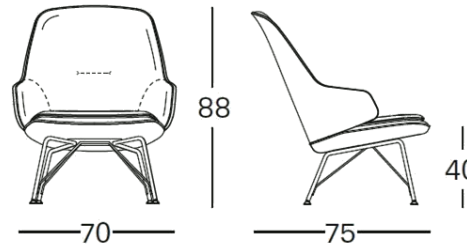

*Brand:* **Zanotta, Made in Italy**

*Item type:* Armchair

*Item Code:* V0890/GRAF/WAL/27756 + V0890/CUS/27756

*Designer:* Frank Rettenbacher

*Upholstery:* Cat 20 "VINS" 27756 (fabric) graphite legs.

*Dimension:* 70 x 75 x 88 cm